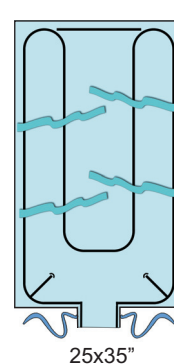

# Diffusive Max heat!

2-302 Sm OverUnder

30x31"

2-202 Sm SoftTissue

30x31"

2-201 XS SoftTissue

30x31"

2-102 Sm Extremity

30x31"

2-400 Sm Tube

20x25"

2-303 M OverUnder

30x48"

2-203 M SoftTissue

30x48"

2-103 M Extremity

30x48"

2-401 M Tube

25x35"

2-500 Warming Basket

30x30"

2-304 L OverUnder

30x63"

2-204 L SoftTissue

30x63"

2-104 L Extremity

30x63"