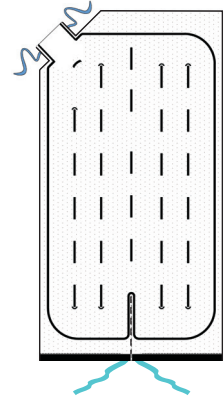

30x48"

2-401 M Tube

25x35"

2-500 Warming Basket

30x30"

2-304 L OverUnder

30x63"

2-204 L SoftTissue

30x63"

2-104 L Extremity

30x63"

# Dental Water repellent!

2-602 S Dental

30x31"

2-603 M Dental

30x48"