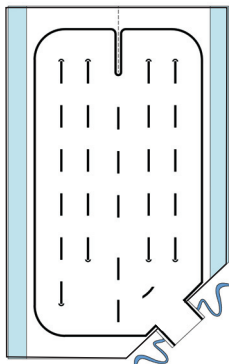

# Diffusive Max heat!

2-302 Sm OverUnder

30x31"

2-202 Sm SoftTissue

30x31"

2-201 XS SoftTissue

30x31"

2-102 Sm Extremity

30x31"

2-400 Sm Tube

20x25"

2-303 M OverUnder

30x48"

2-203 M SoftTissue

30x48"

2-103 M Extremity

30x48"

2-401 M Tube

25x35"

2-500 Warming Basket

30x30"

2-304 L OverUnder

30x63"

2-204 L SoftTissue

30x63"

2-104 L Extremity

30x63"